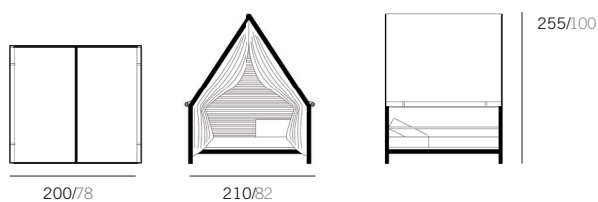

ref. 75810

DAYBED

Patricia Urquiola / KETTAL COTTAGE

Dimensions

Materials

CHENILLETEx FABRIC, DYED ACRYLIC SHEER CURTAIN, ALUMINIUM ELECTRO-PAINT, MASSDYED ACRYLIC FABRIC, POROTEX FABRIC, NIDO D'APE, BALAU

Standard Finishes

Characteristics (depends configuration)

Chasis

Units box: 1 **Box Weight:** 80 kg / 173 Lbs

Volume: 2,73 m³ / 96 cft.

Optional Colours

Aluminium, Porotex, Fabrics, Laminate Fabrics

KETTAL