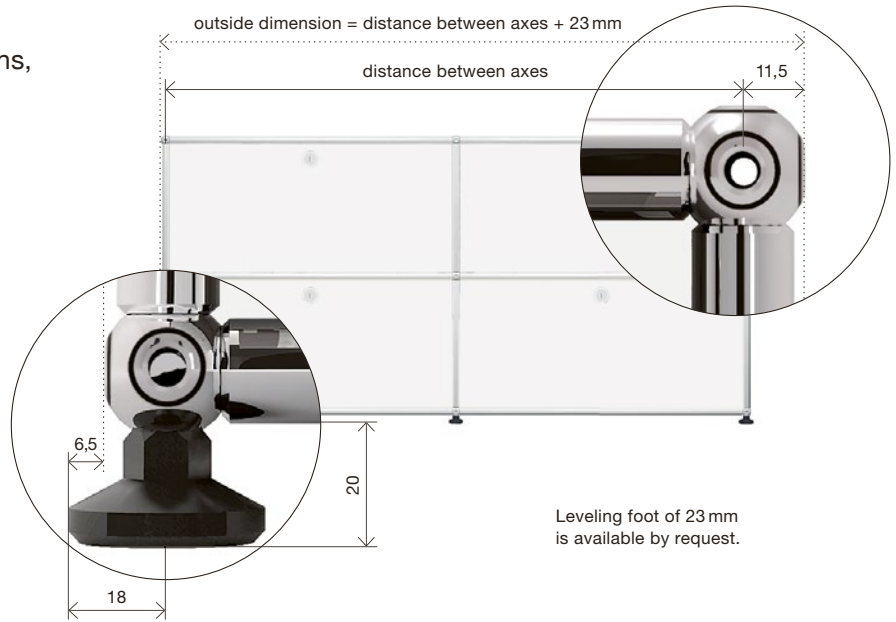

Dimensions

The USM Haller system provides a wide variety of elements in standard sizes. Widths, depths and heights are indicated below. All measurements refer to the distance between axes.

All measurements in mm.