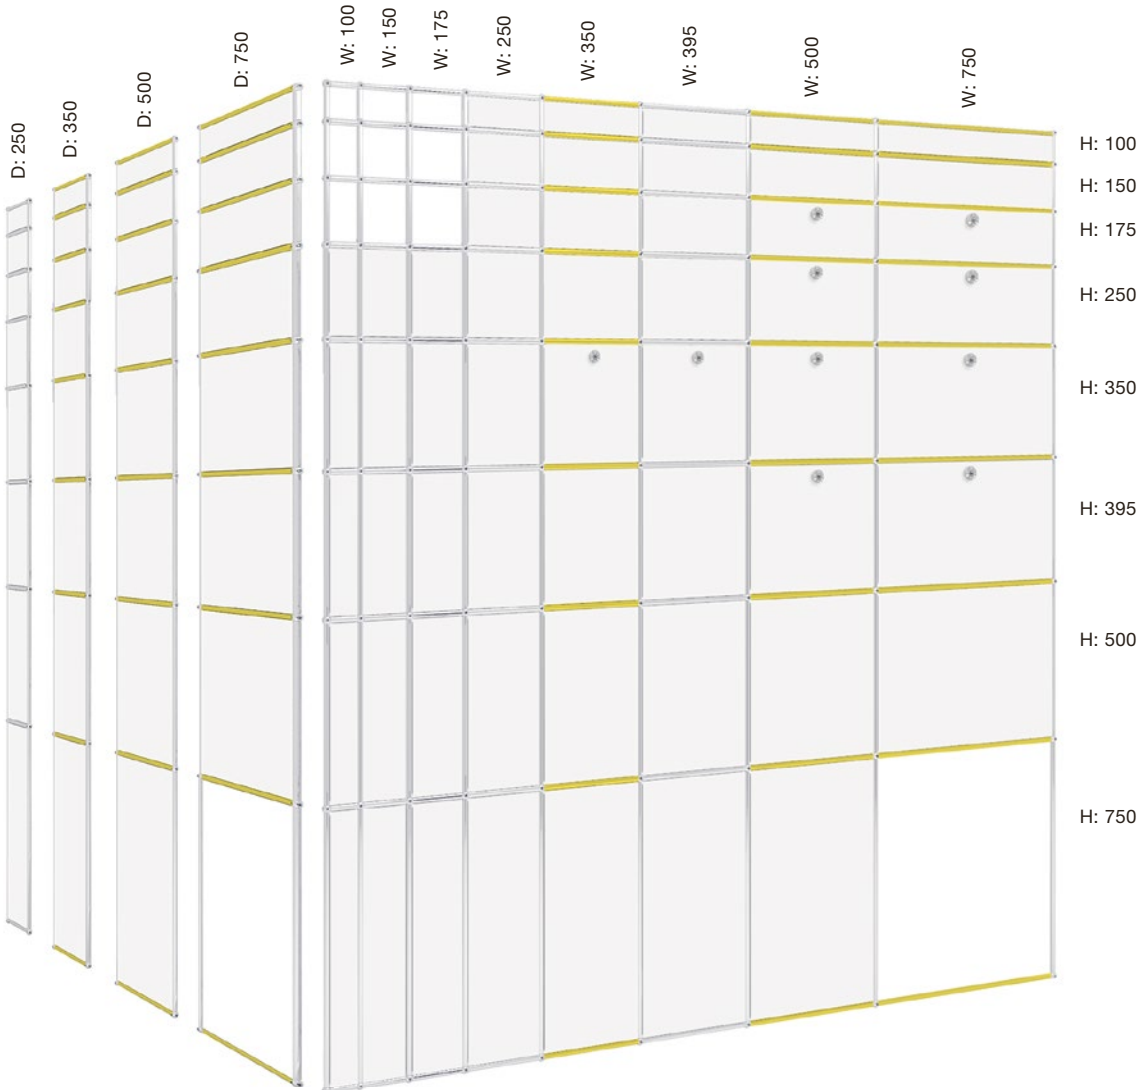

e-Tube (power outlet) with recesses for e-Lights, e-USB chargers or e-Dummy elements.

- L 350, 1 recess
- L 500, 2 recesses
- L 750, 3 recesses